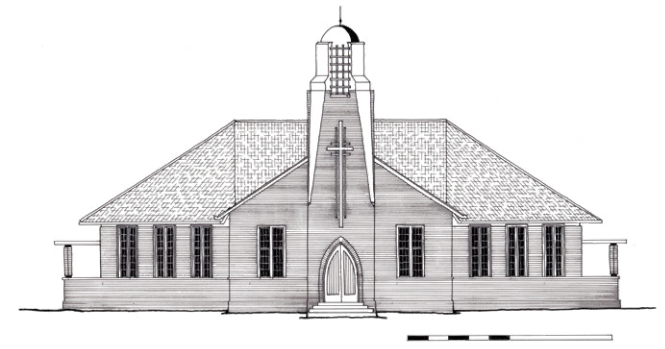

KERK  
ERMELO  
1915

CHURCH  
ROBERTS HEIGHTS  
1937

METHODIST CHURCH  
ATTERIDGEVILLE  
1946

A.A.Papageorgiou

ARCHITECTS & ASSOCIATES INC.