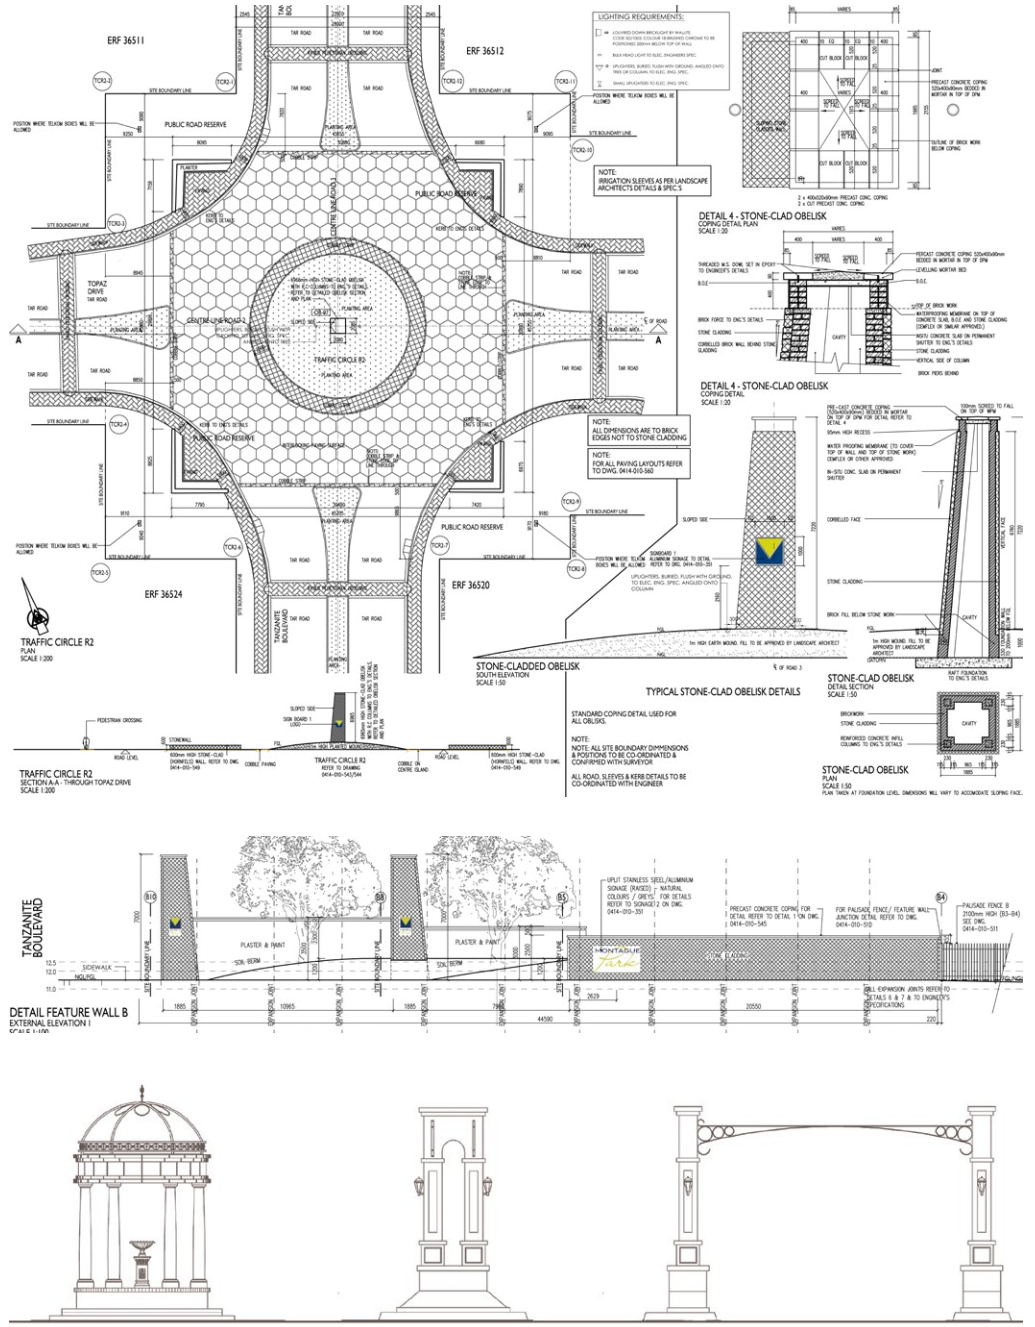

# Π INDUSTRIAL

The team has been involved in the layout of urban schemes with a focus on integrating natural features, structures and urban furniture into the design, establishing contextual relationships between surrounding buildings and urban spaces.