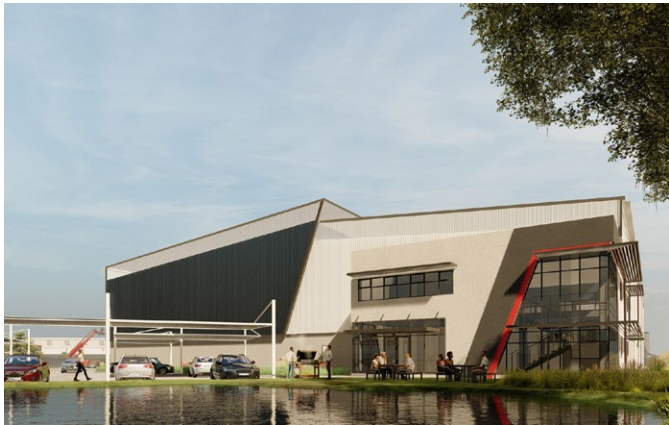

# Π INDUSTRIAL

The team has been involved in the layout of urban schemes with a focus on integrating natural features, structures and urban furniture into the design, establishing contextual relationships between surrounding buildings and urban spaces.