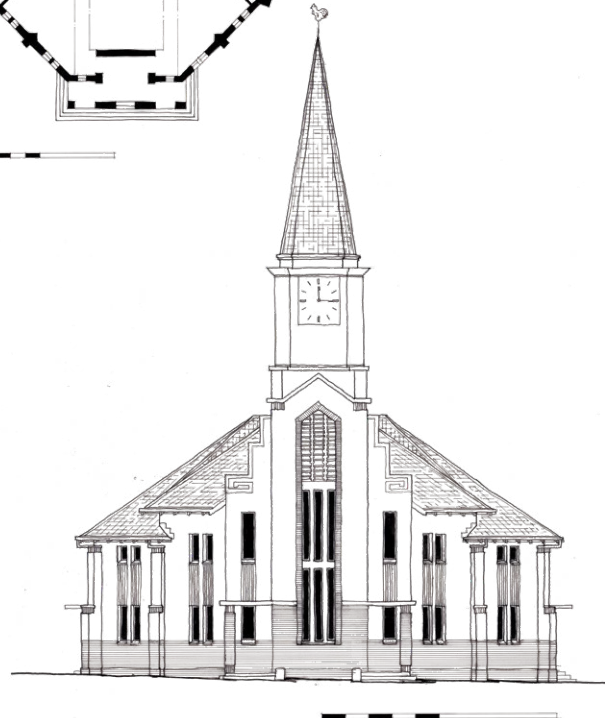

KERK  
ERMELO  
1915

CHURCH  
ROBERTS HEIGHTS  
1937

METHODIST CHURCH  
ATTERIDGEVILLE  
1946

A.A.Papageorgiou

ARCHITECTS & ASSOCIATES INC.